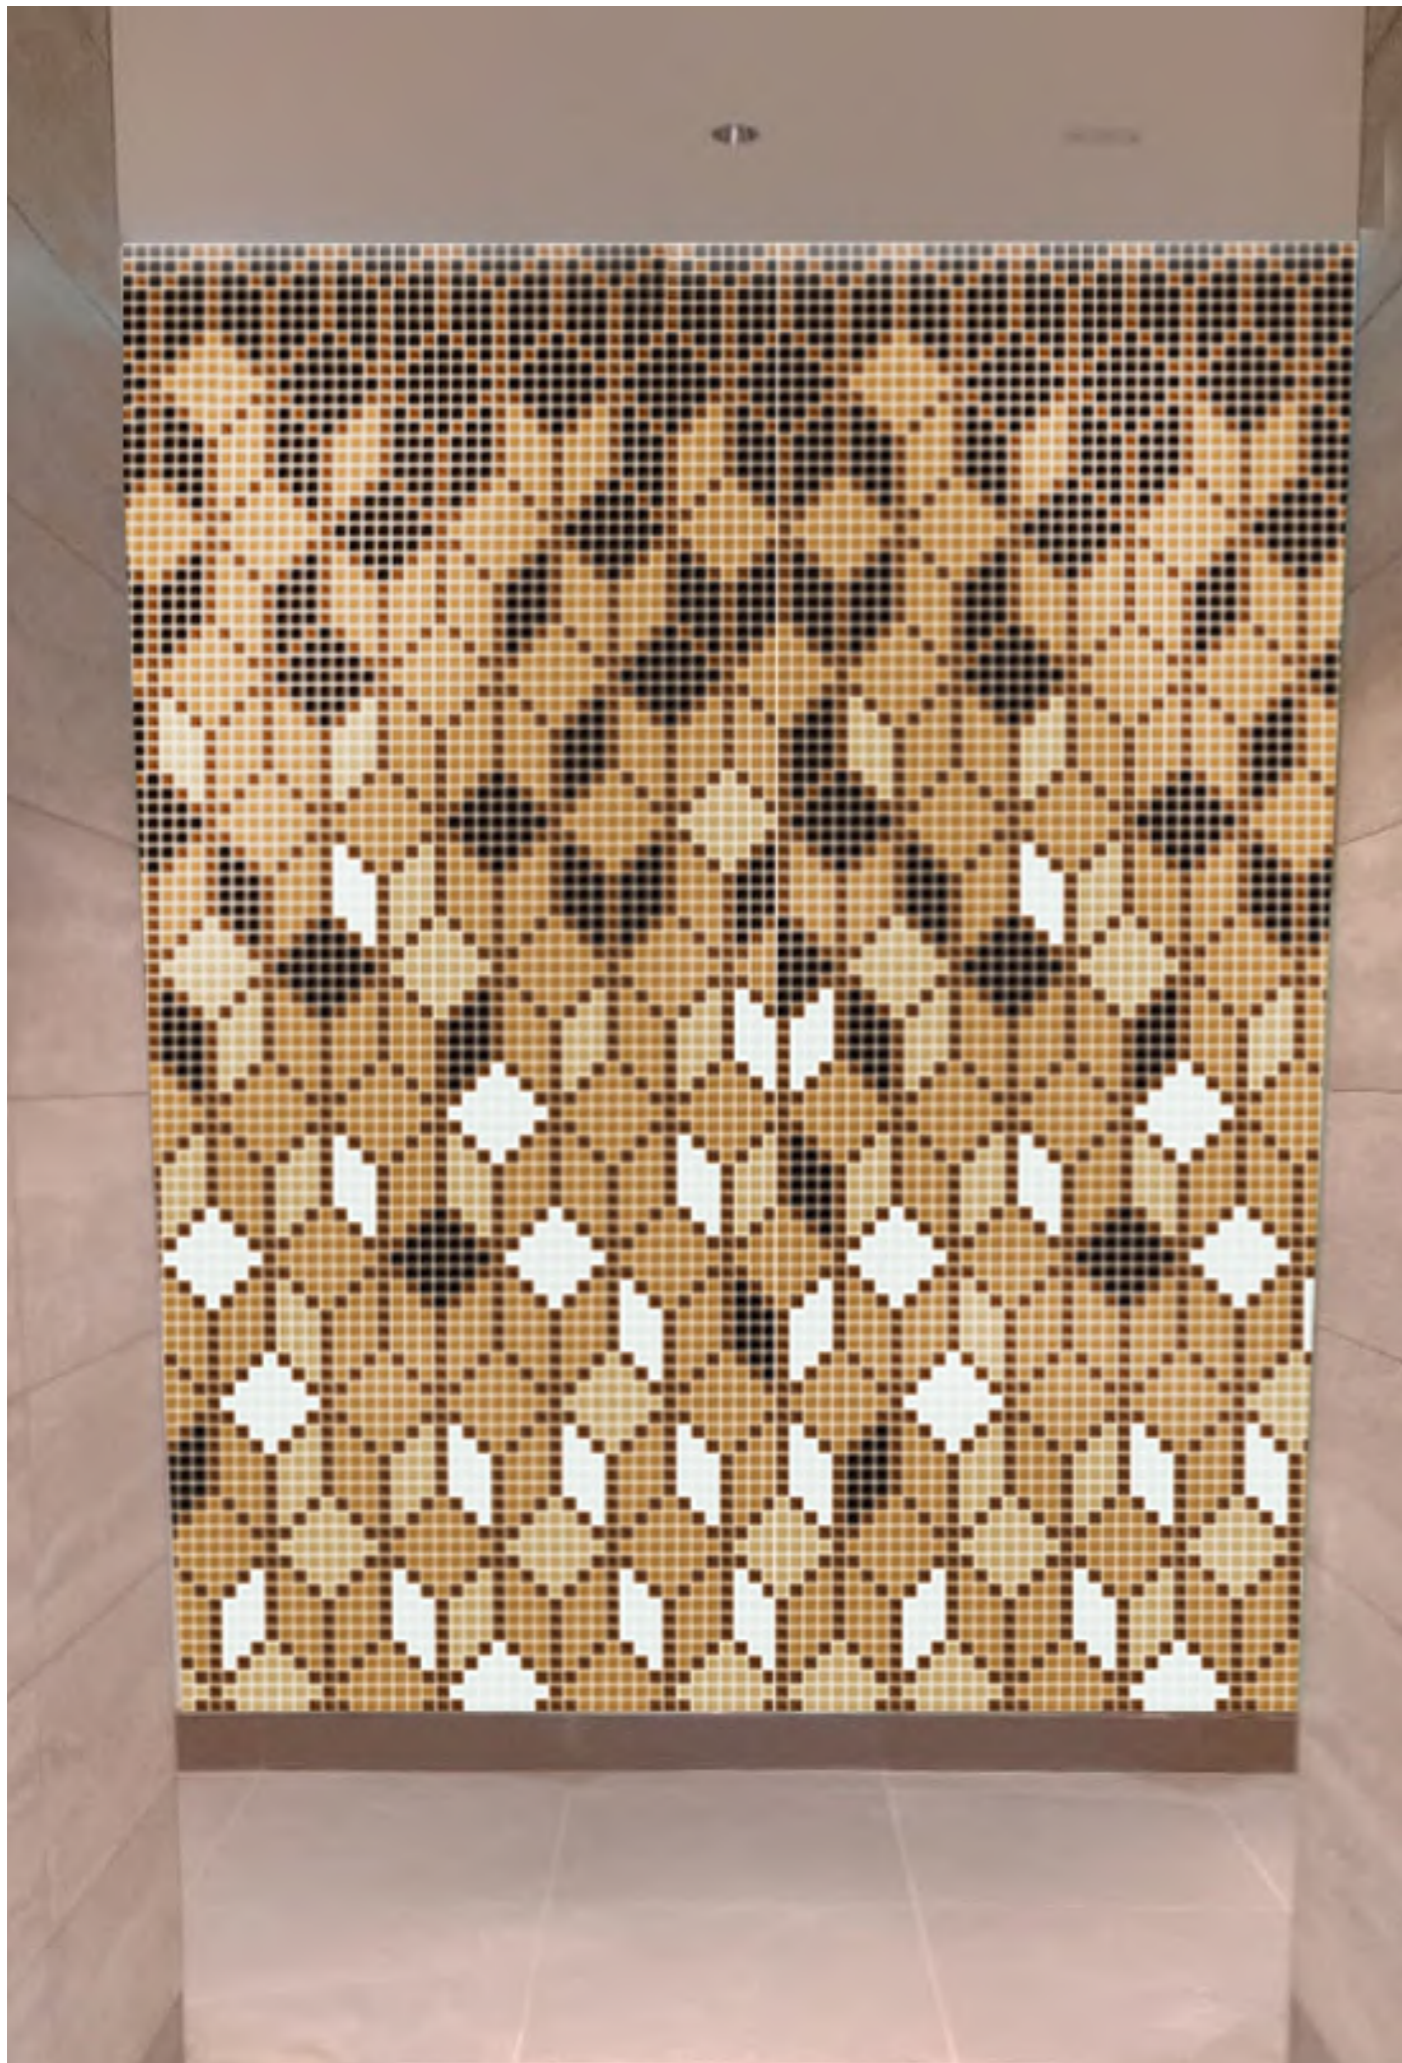

INTERIOR

GLASS MOSAIC 20MM X 20MM

Elegant Series of Mosaic Tiles