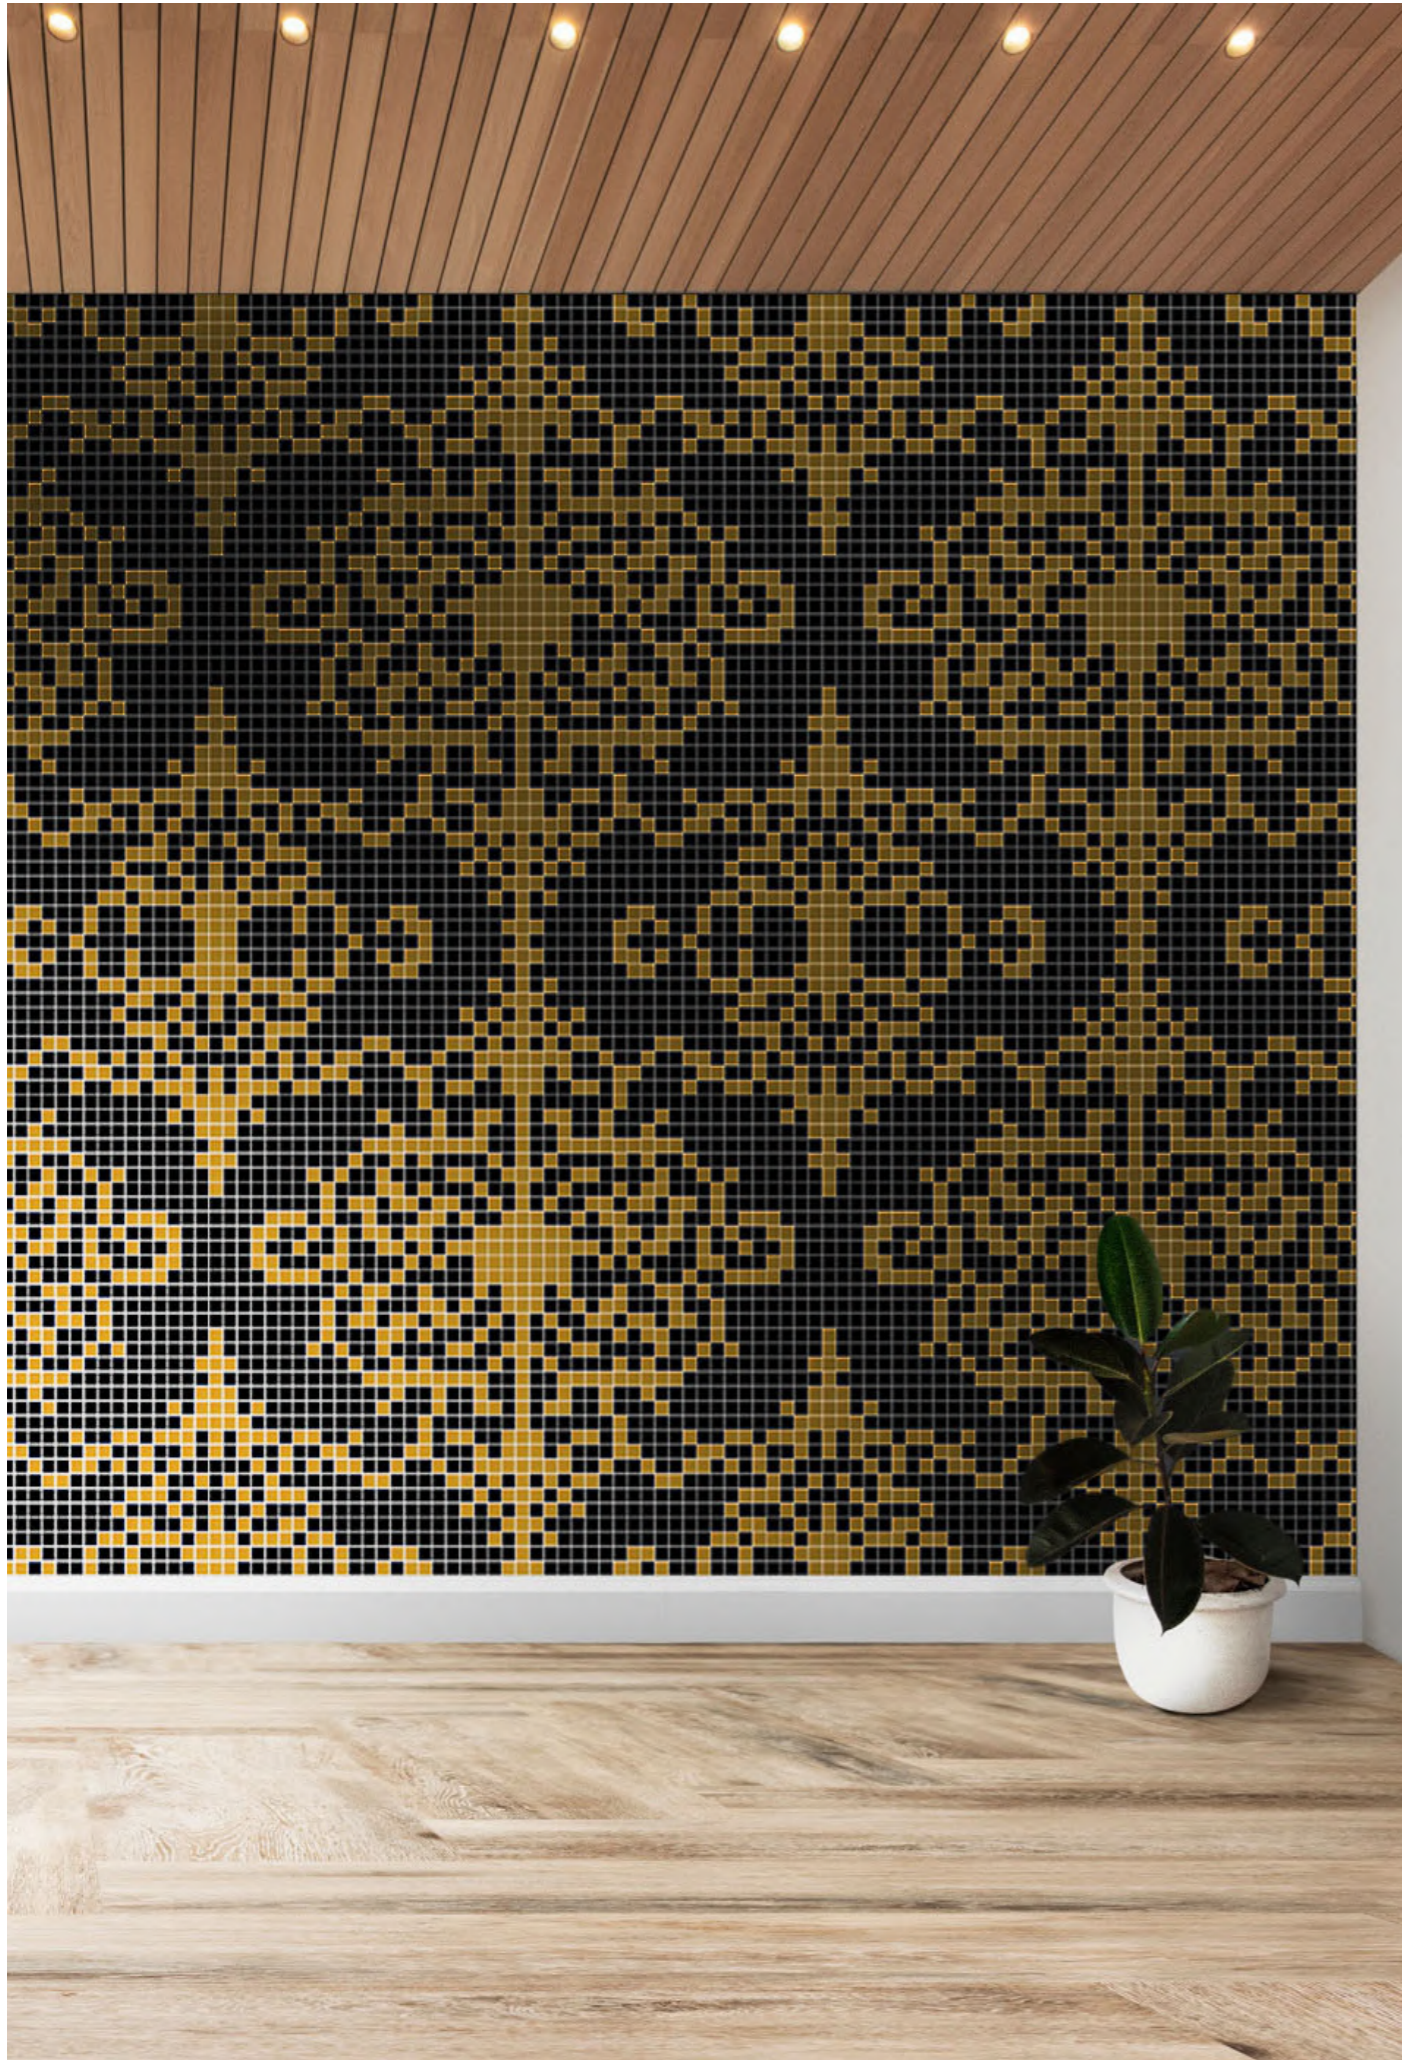

COLOR PALLETTE

INTERIOR

GLASS MOSAIC 20MM X 20MM

ZOOM VIEW

COLOR PALLETE

INTERIOR

GLASS MOSAIC 20MM X 20MM

Elegant Series of Mosaic Tiles