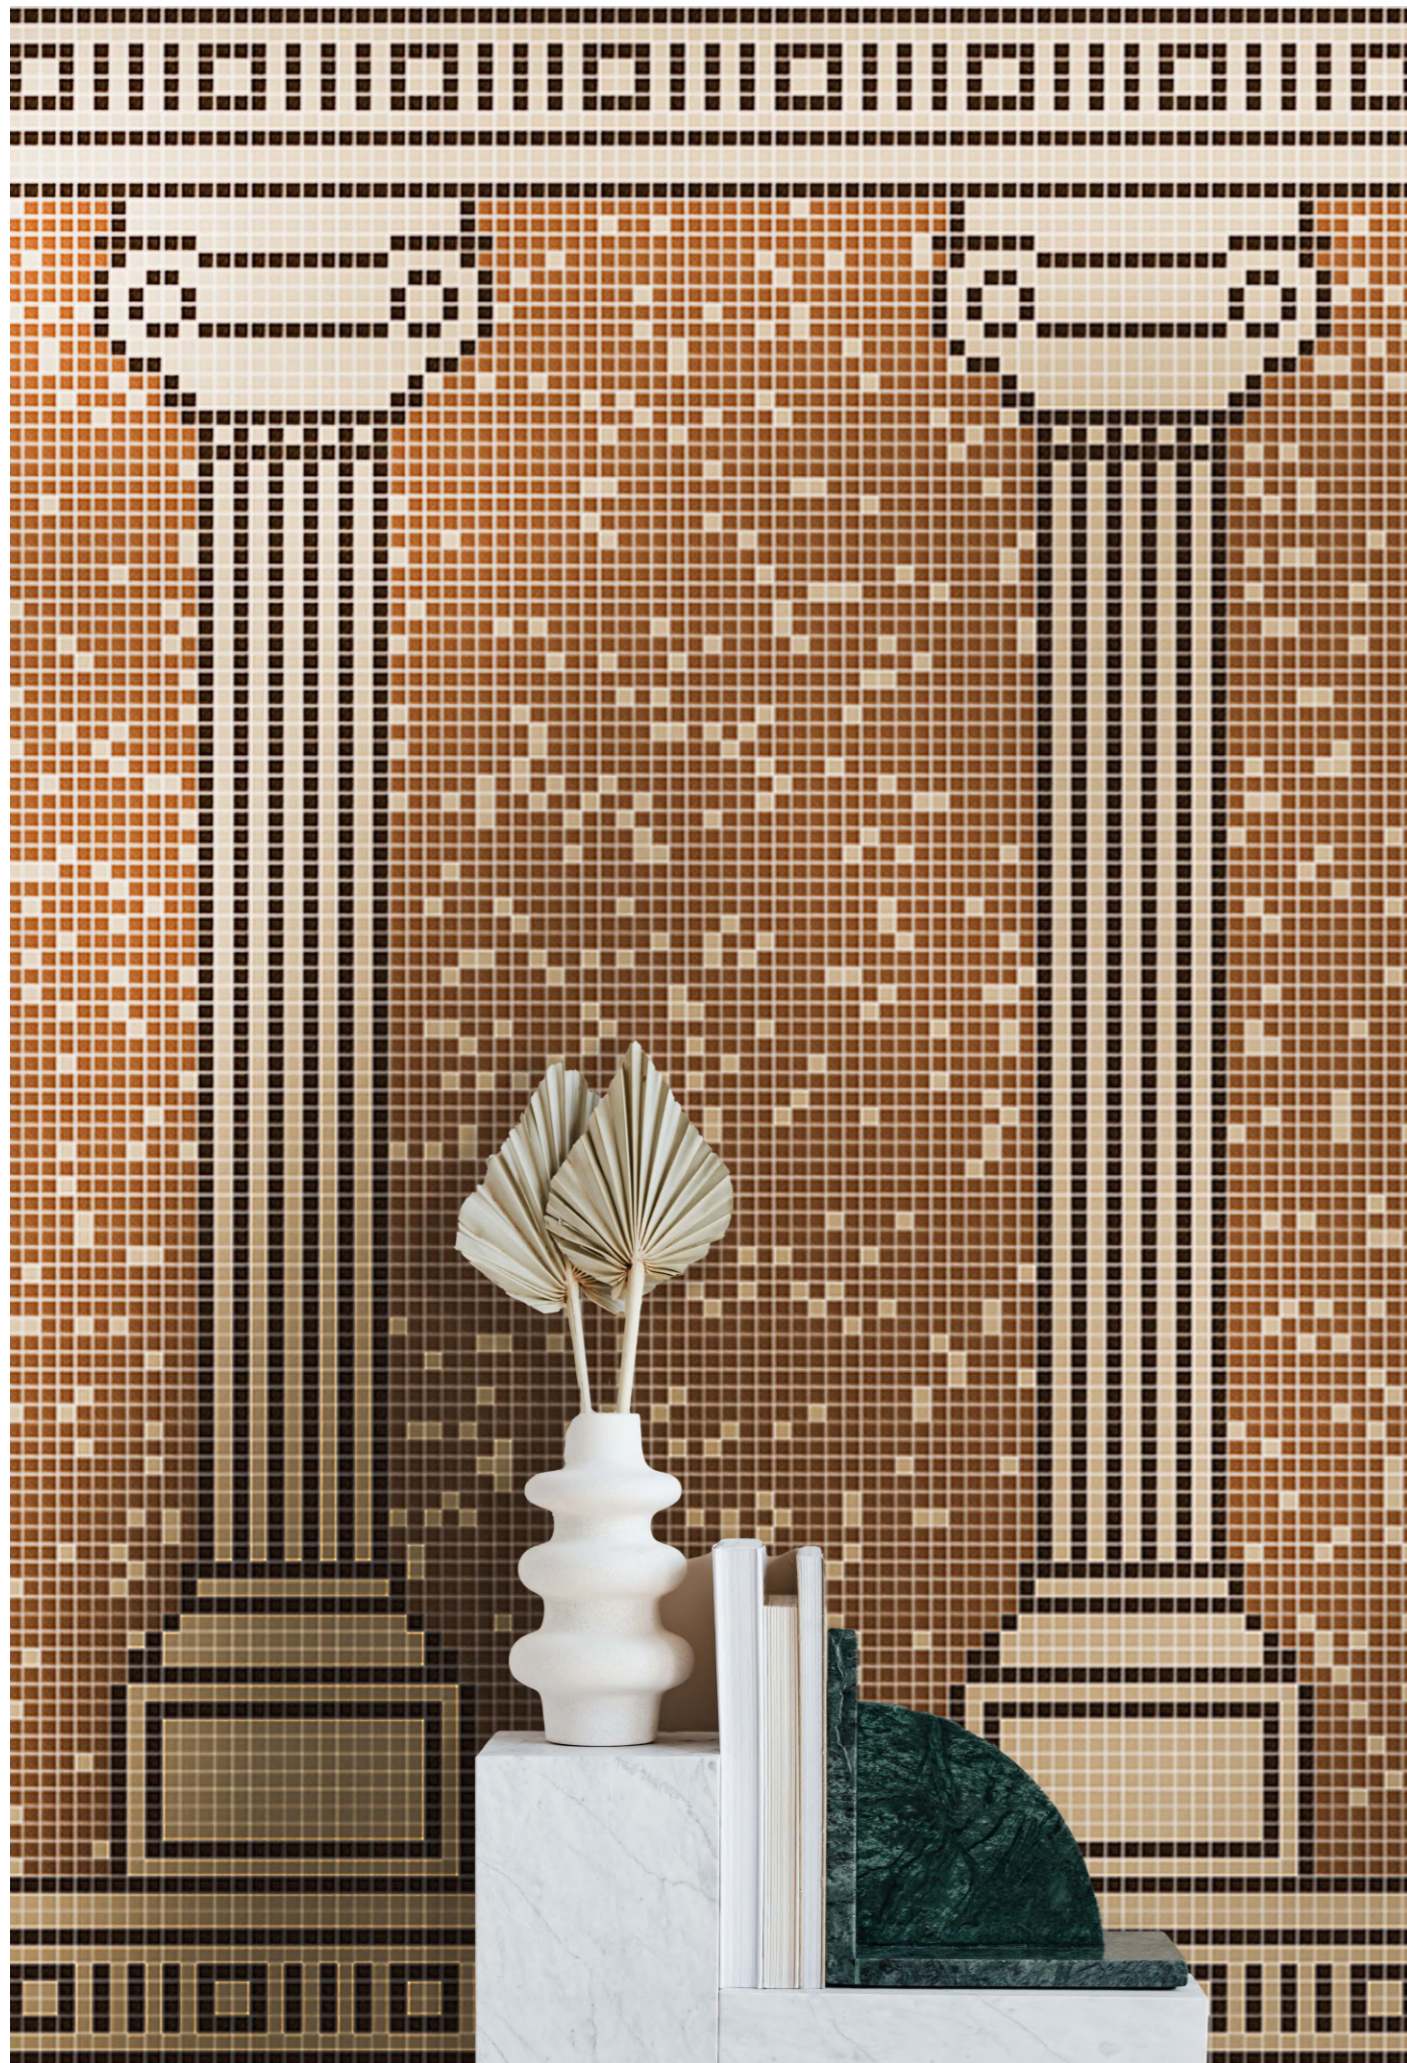

COLOR PALLETE

INTERIOR

GLASS MOSAIC 20MM X 20MM

Elegant Series of Mosaic Tiles

ZOOM VIEW

COLOR PALLETE

INTERIOR

GLASS MOSAIC 20MM X 20MM