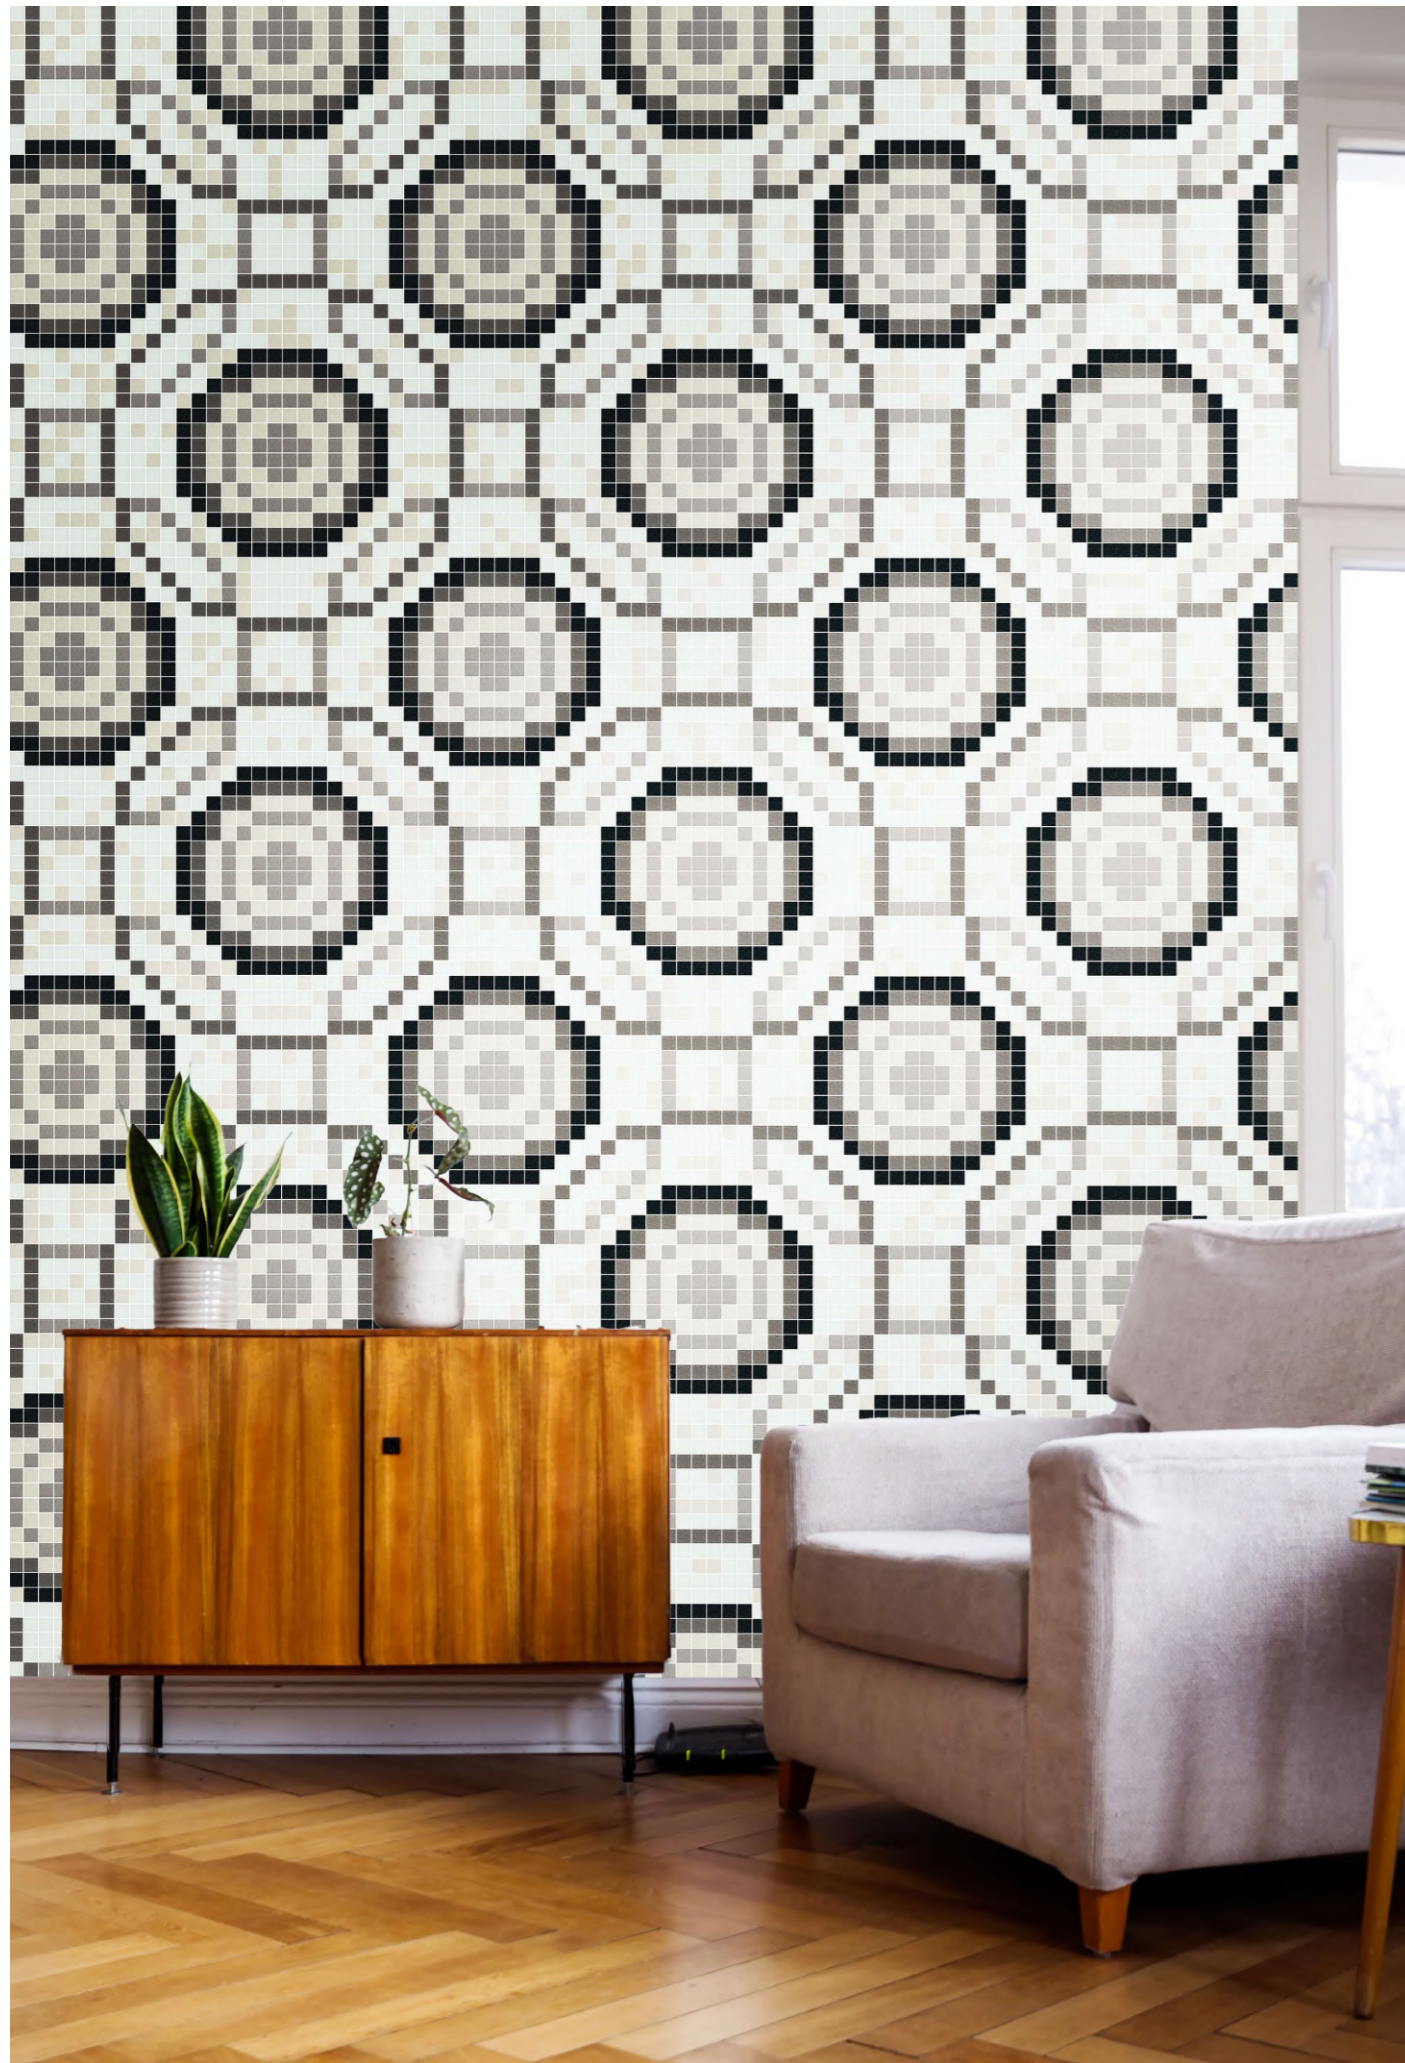

COLOR PALLETE

INTERIOR

GLASS MOSAIC 20MM X 20MM

Elegant Series of Mosaic Tiles

ZOOM VIEW

COLOR PALLETE

INTERIOR

GLASS MOSAIC 20MM X 20MM