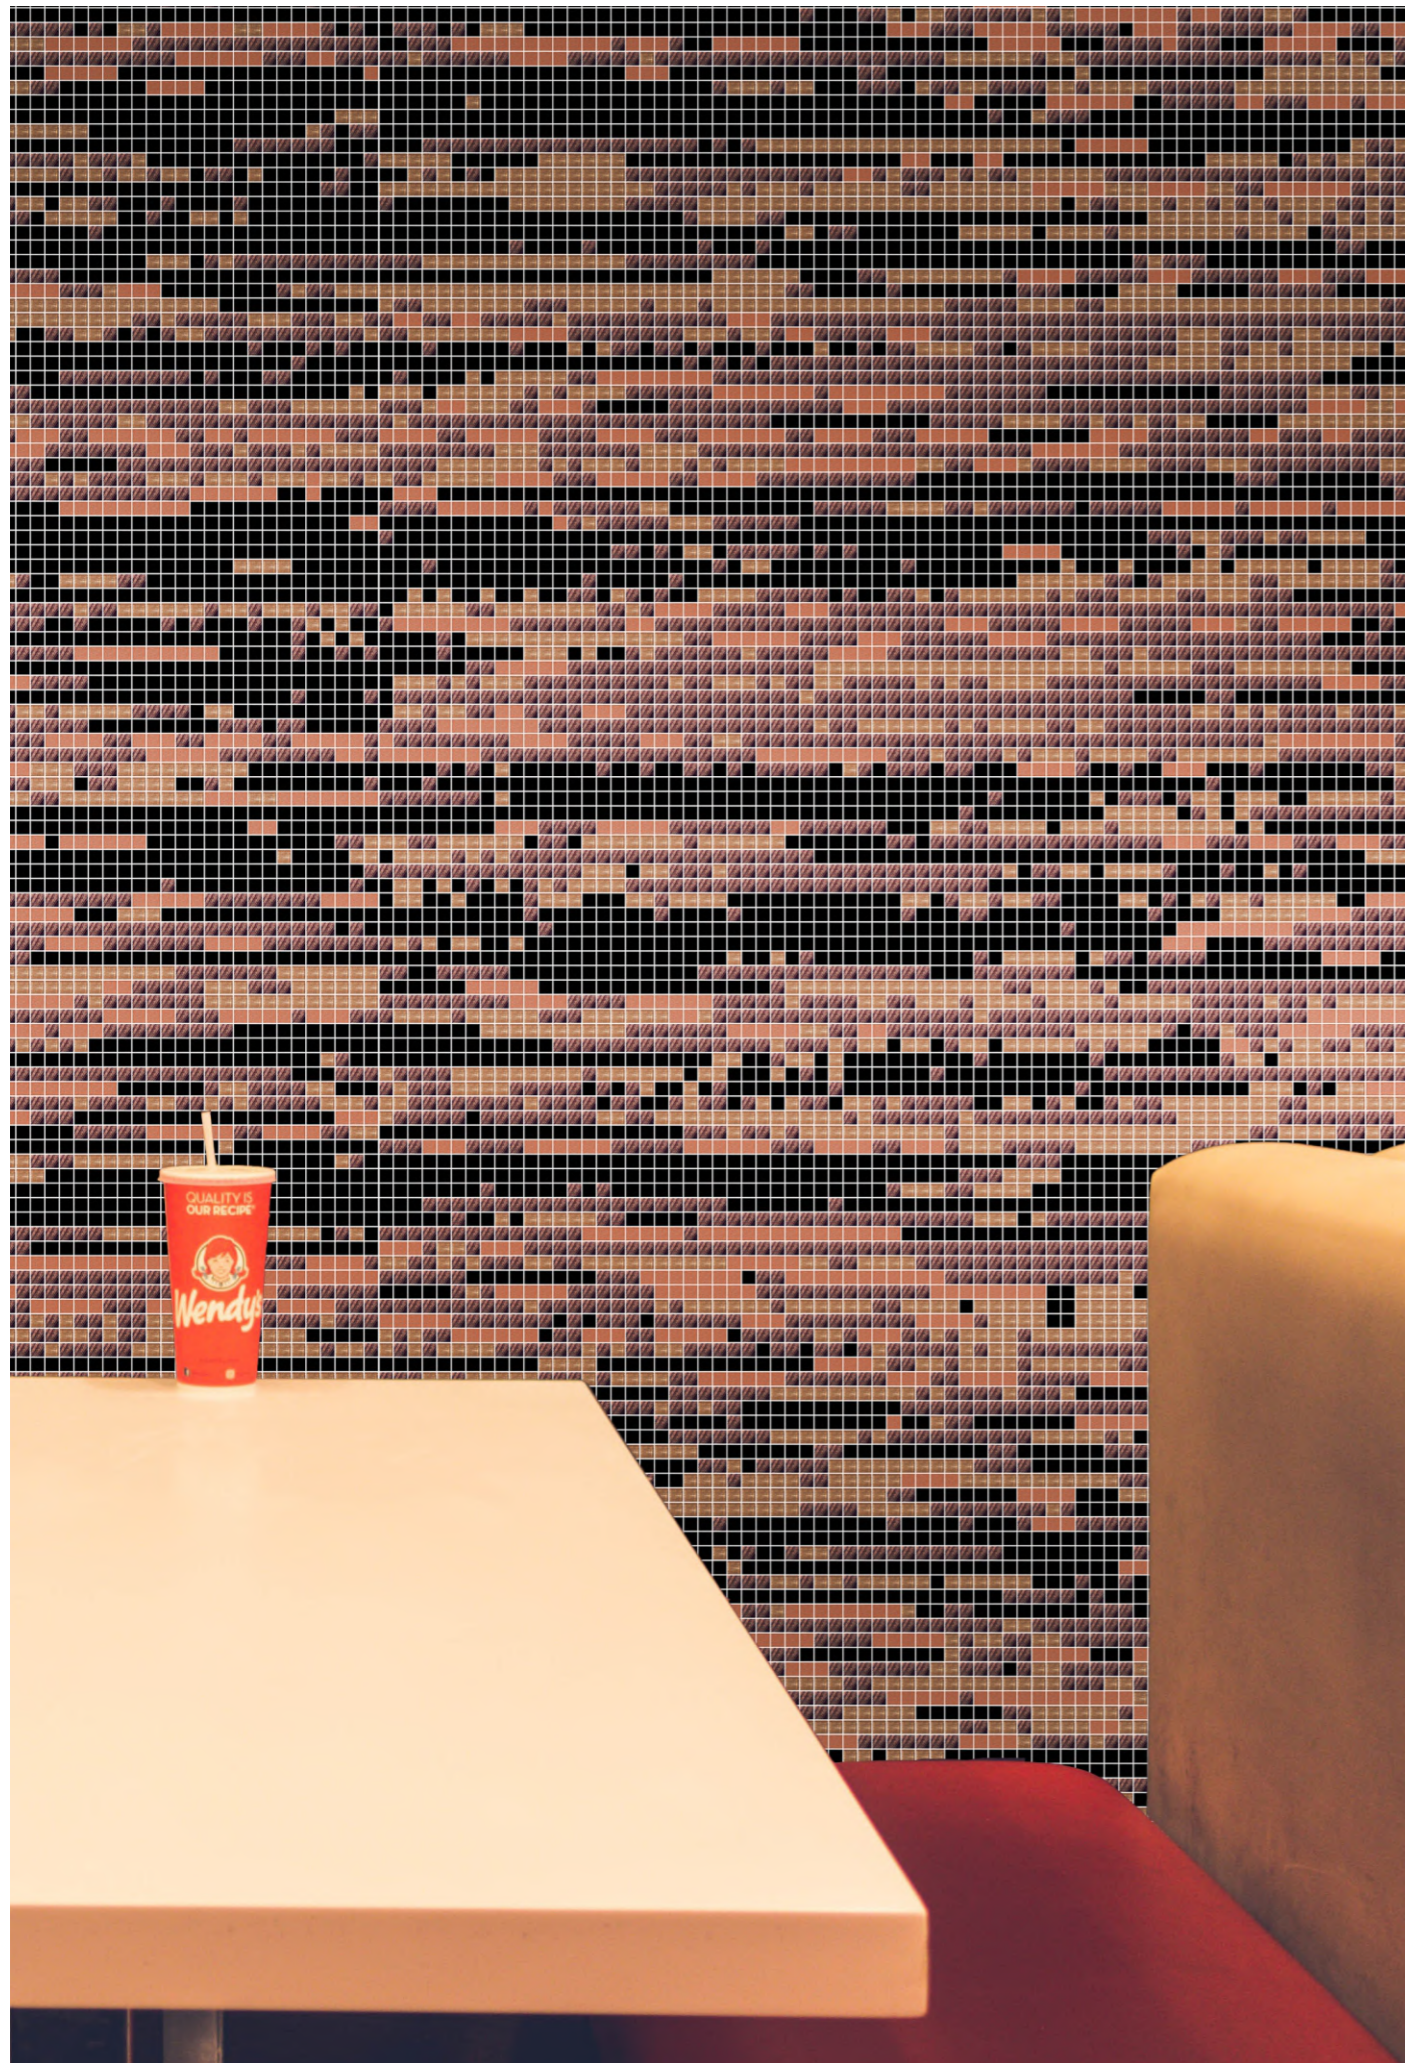

INTERIOR

GLASS MOSAIC 20MM X 20MM

Elegant Series of Mosaic Tiles